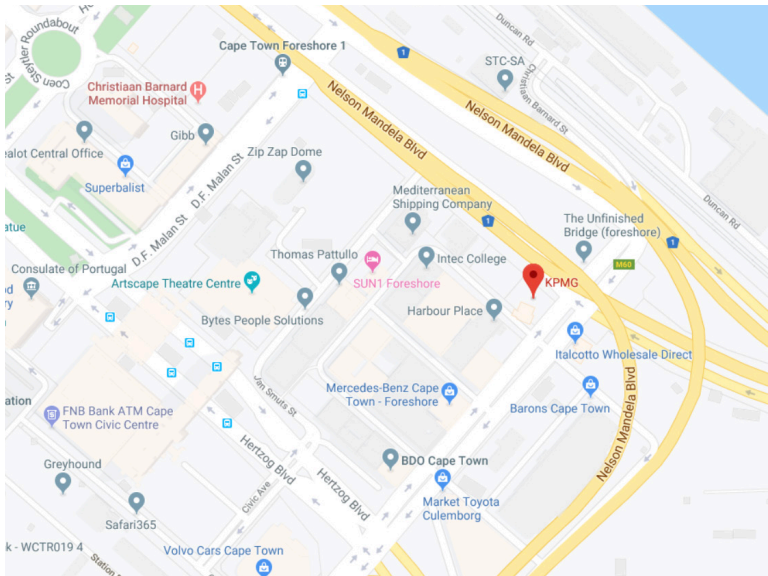

Welcome to KPMG Cape Town

The Halyard, 4 Christiaan Barnard St, Cape Town

Directions

From the N1:

- Take the Christiaan Barnard Street.
- At the traffic lights, turn left.
- Then first street right, Martin Hammerschlag.
- KPMG building will be on the immediate right.

From the N2:

- Take the Christiaan Barnard turn-off.
- At the traffic lights, turn right.
- Then third street left, Martin Hammerschlag.
- KPMG building will be on the immediate right.

GPS Coordinates

Latitude: -33.920050 | Longitude: 18.433973